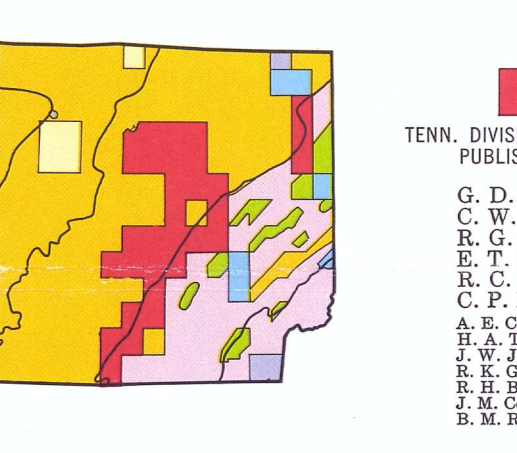

EAST-CENTRAL SHEET
GEOLOGIC MAP OF TENNESSEE
1966
WILLIAM D. HARDEMAN
STATE GEOLOGIST

Scale 1:250,000
CONTOUR INTERVAL 100 FEET WITH SUPPLEMENTARY CONTOURS AT 50-FOOT INTERVALS

COMPILED AND EDITED BY
GEORGE D. SWINGLE
EDWARD T. LUTHER
WILLIAM D. HARDEMAN
DONALD S. FULLERTON
C. RONALD SYKES
R. KEITH GARMAN